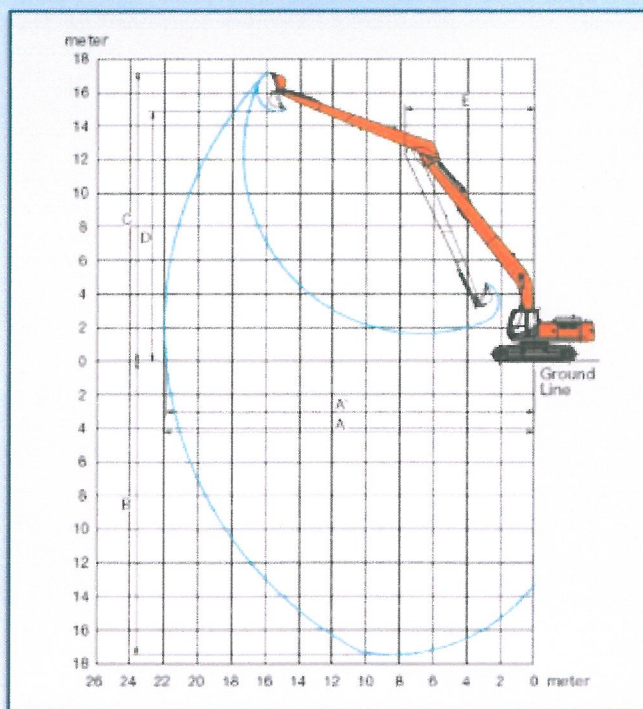

ZX350 22m Long Reach

Specifications

Max. digging reach	22 020
Max. digging reach (on ground)	21 910
Max. digging depth	17 410
Max. cutting height	17 170
Max. dumping height	14 830
Min. swing radius	7 740
Bucket digging force** ISO	83.7kN (8 530 kgf)
Arm crowd force** ISO	60.8 kN (6 200 kgf)

Excluding track shoe lug

** At power boost

Working Range

High Specifications as standard

- Bio Oil – Mini Mess, 6 monthly checks and oil
- Height Limiters
- Cab guards
- Hose bust check valves
- Approved Lift Point
- Auxiliary circuits – Low and High Flow,
- Low Ground Pressure
- Satellite Reporting / Positioning